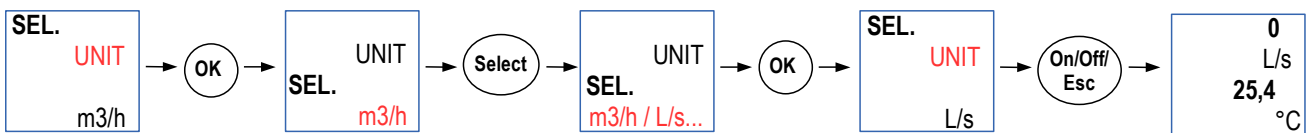

- > UNIT Select
- > OK 가
- > 가 Select . : m³/h, L/s, cfm or m³/s.
- > OK
- > UNIT
- > On/Off/Esc